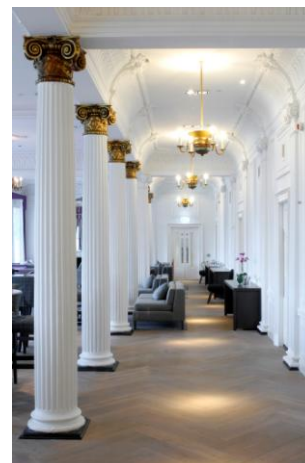

Celebrate the home coming of the Monte Carlo Rally to Blythswood Square in style and avoid the crowds with these bespoke hospitality packages for the ultimate automotive experience that will make your friends and colleagues green with envy.

There are a range of packages and prices to choose from:

- **The Salon** (For 10-16 people, £19.73 pp)

Includes a semi private area within The Salon and themed canapés. Drinks packages, dinner and accommodation available to add on.

- **Hospitality Suite** (Max 10 people - £600)

Includes room hire, themed canapés, drinks package (Entry level). Champagne reception, finger buffet, dinner, accommodation and in suite mini spa treatments available to add on. For an extra special automotive themed package, Suite 330 (minimum 20 people, £60 per guest) will be set with a Scaletrics sets!

- **Reception Champagne Bar**

Sectioned area with a dedicated champagne bar and seating area. (This area will be primarily for hotel guest use)

Champagne = £10 by the glass/£55 by the bottle

- **Monte Carlo Suite and Rally Bar** (£55 pp)

Includes a two course dinner, hot drinks served during the evening, televised in suite and room hire. Drinks packages available to add on.

- **Blythswood Suite** (Max 8 people - £1000)

Includes a three course dinner, champagne reception, drinks package (entry level), televised in suite. Drinks packages available to add on.

Accommodation at Blythswood Square starts from £140 per room.

For further information visit www.blythswood square.com or telephone 0141 240 1622